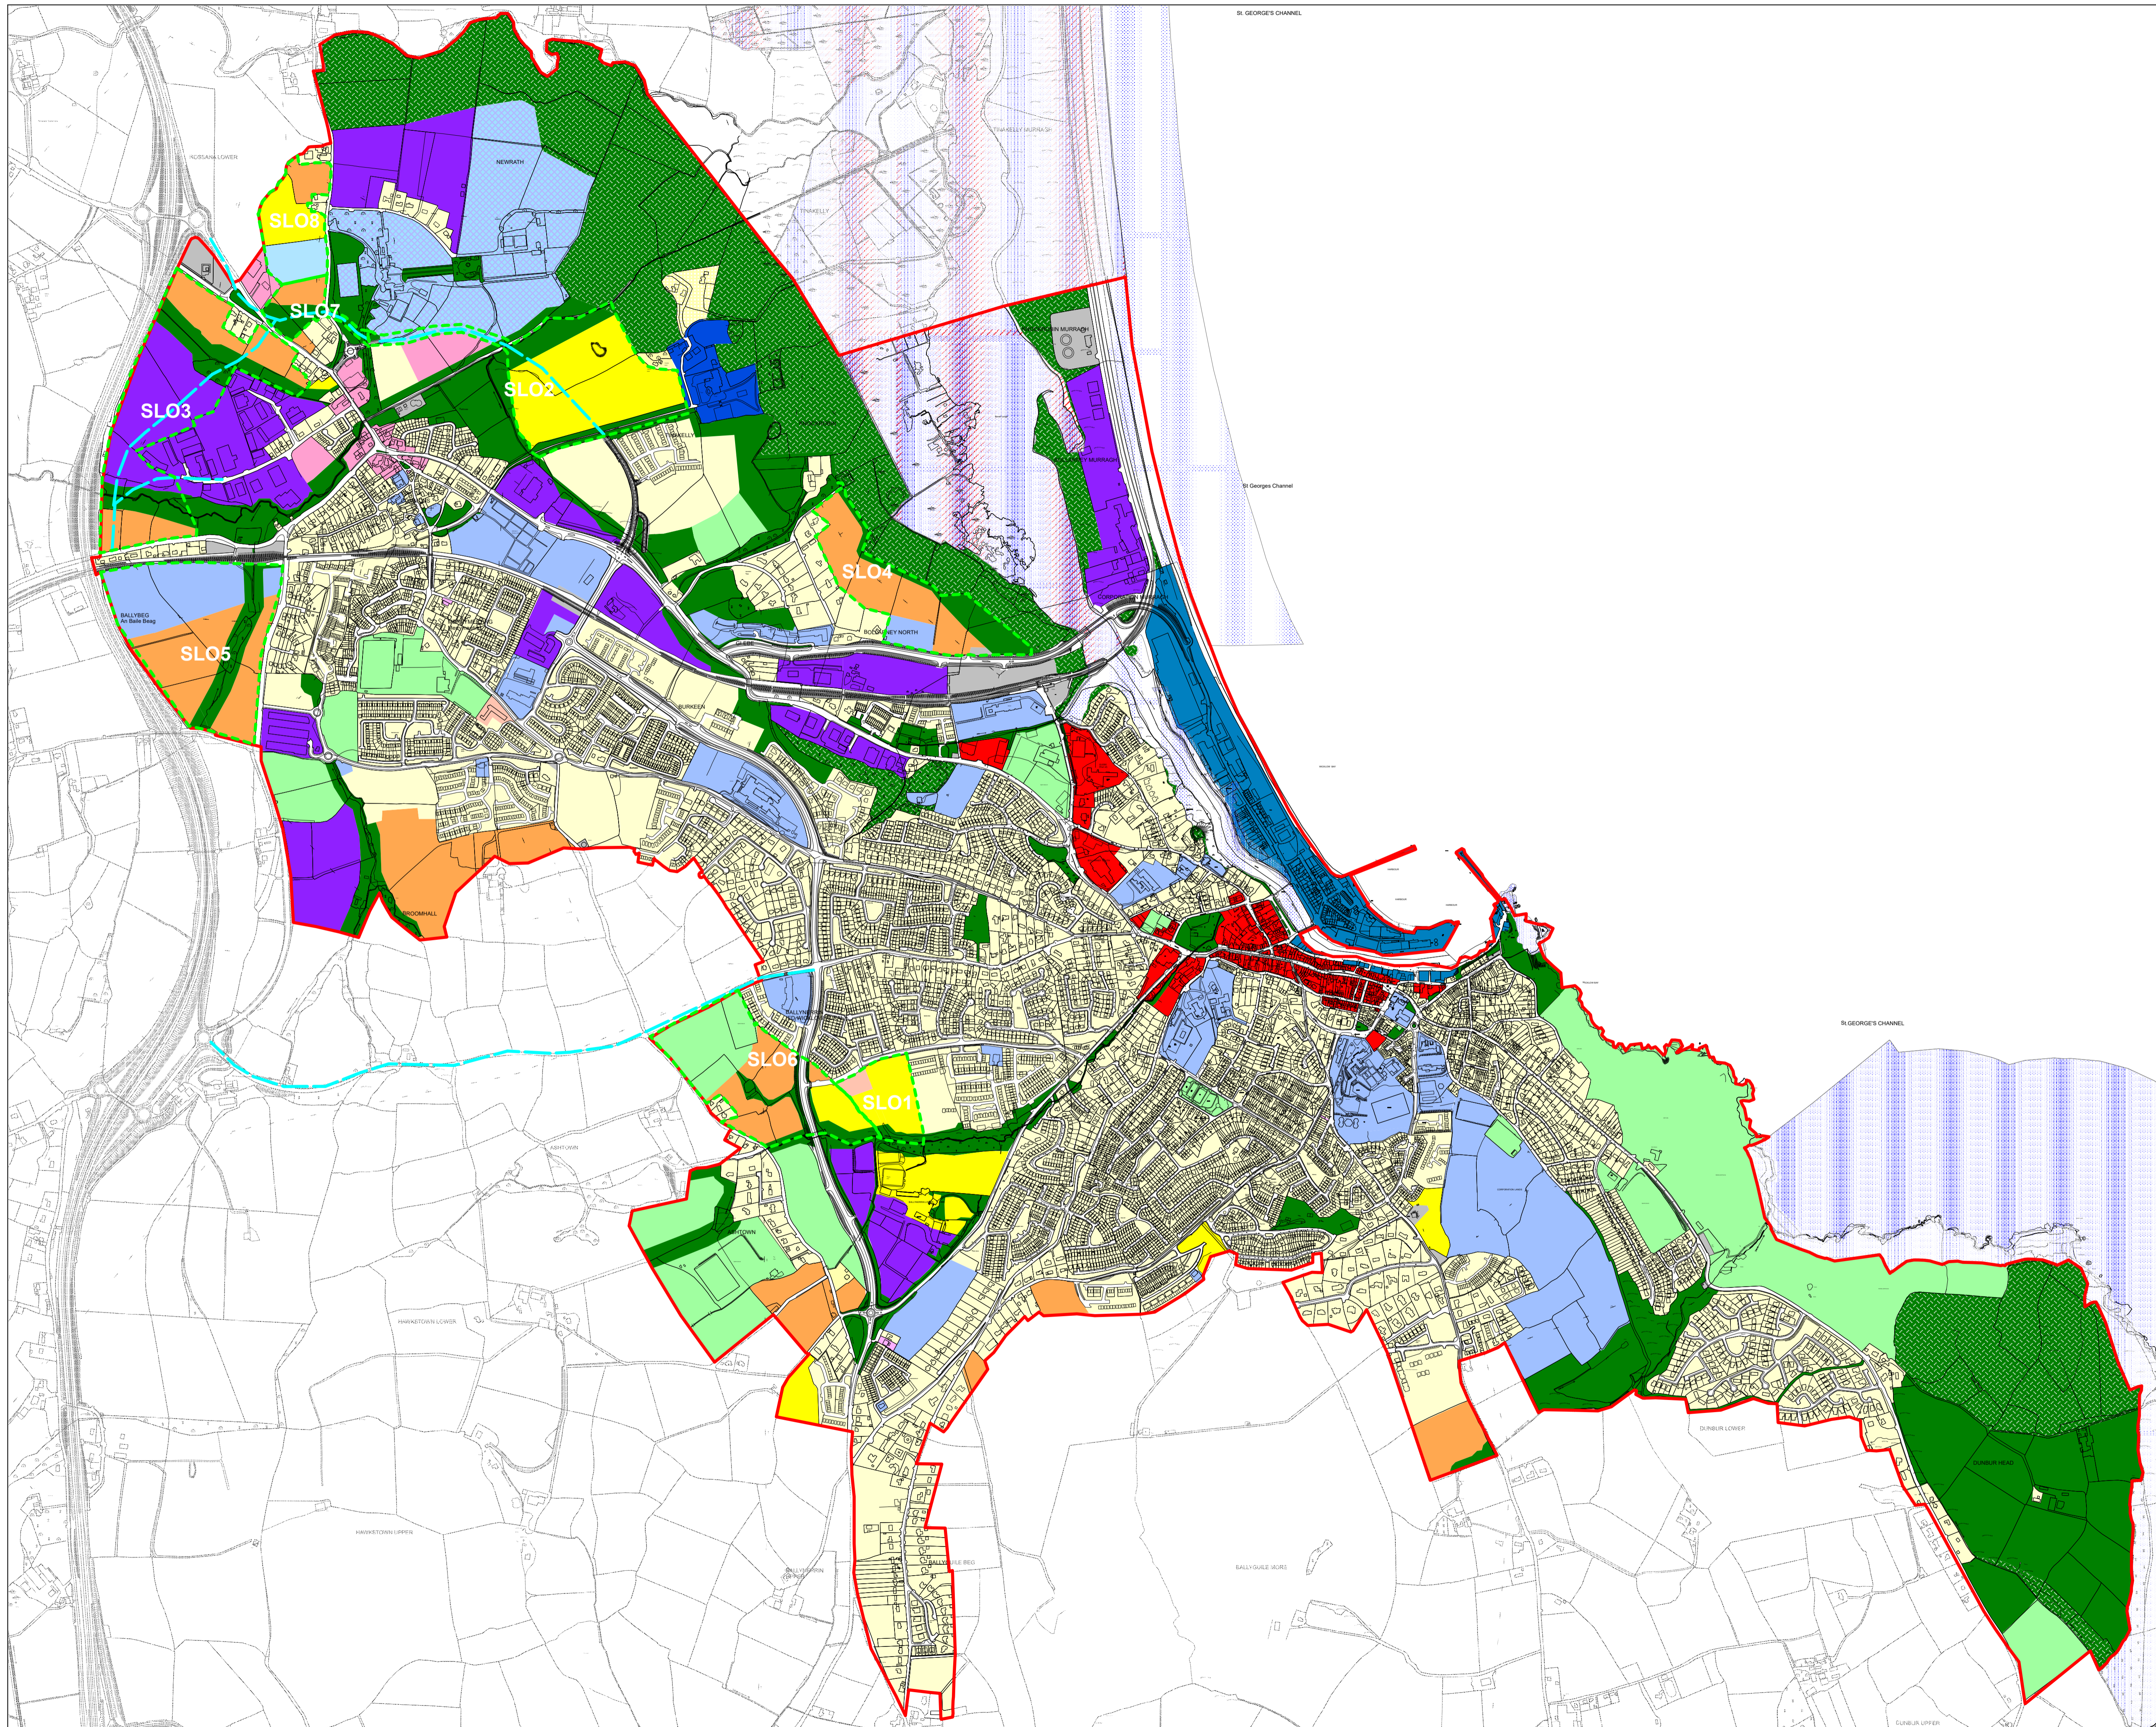

DRAFT
Wicklow Town - Rathnew
Local Area Plan 2025

Map No. 1
Land Use Zoning
Objectives

LEGEND

- RE - Existing Residential
- RN1 - New Residential - Priority 1
- RN2 - New Residential - Priority 2
- TC - Town Centre
- VC - Village Centre
- NC - Neighbourhood Centre
- LSS - Local Shops & Services
- WCC - Wicklow County Campus
- WZ - Waterfront
- E - Employment
- CE - Community & Education
- AOS - Active Open Space
- OS1 - Open Space
- OS2 - Natural Areas
- PU - Public Utility
- T - Tourism

- SAC - Special Area of Conservation
- SPA - Special Protection Area
- NHA - Natural Heritage Area
- SLO - Specific Local Objective
- Road Objectives
- Settlement Boundary

WICKLOW COUNTY
DEVELOPMENT PLAN
2022-2028

Wicklow County Council
Planning Department

© Ordnance Survey Ireland. All rights reserved
Licence number 2024/35CCMA/Wicklow
County Council

Scale NTS